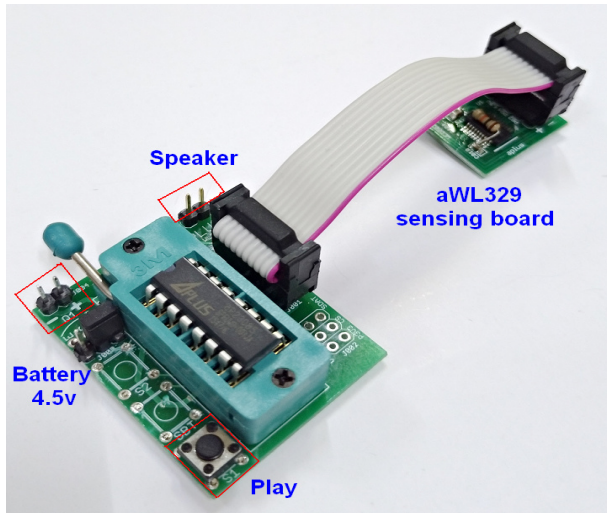

886-2-2782-9255

WEBSITE :

<http://www.aplusinc.com.tw>

Sales E-mail:

sales@aplusinc.com.tw

■ **OUTLOOK**

■ **FEATURES**

- 4.5V single power supply
- PWM Vout1 and Vout2 drive speaker directly
- One key to trigger aP23085 16 Dip voice IC
- Can be programmed 20 seconds wireless by WLW-QC, WLW-LM, WLW-BT Writer